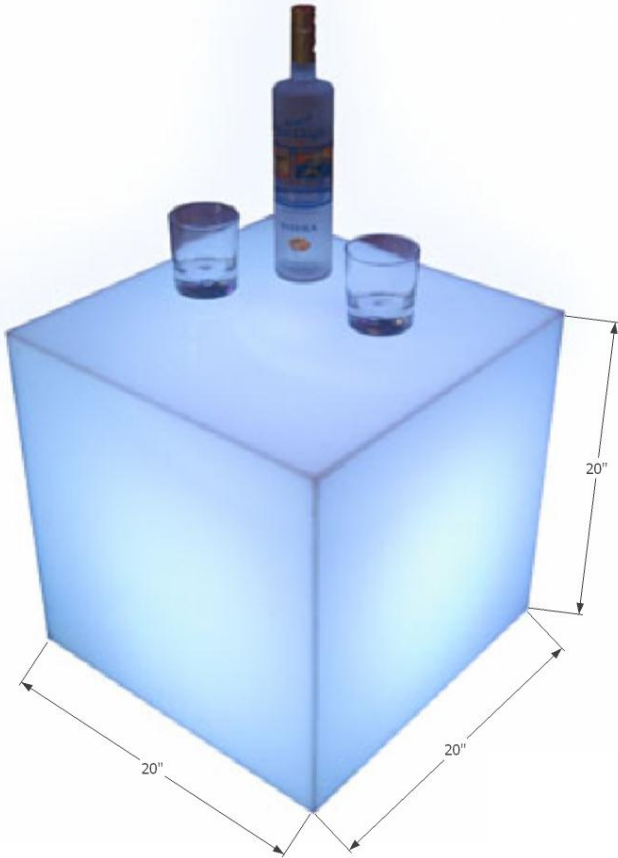

20"x20"x20" LED Lighted Cube Table

Product Code: Lumen-20x20

- Dimensions: 20" x 20" x 20"
- Materials: 100% Cast Acrylic
- Electrical: Includes 12v power adapter with 6 ft cord
- Weight: 25 lbs
- Optional battery operated
- Lighting: Includes LED Lighting w/controller
- 20 Pre-programmed static colors
- Customizable static colors
- 5 Color Changing Modes
- Dimming Controls
- Usable Outdoors: Yes